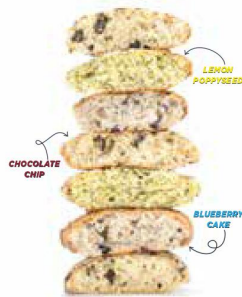

FLAVORS
25	CANS	$62.50	
50	CANS	$125.00	1
75	CANS	$187.50	
100	CANS	$250.00	2
125	CANS	$312.50	
150	CANS	$375.00	3
175	CANS	$437.50	
200	CANS	$500.00	4
225	CANS	$562.50	
250	CANS	$625.00	5
275	CANS	$687.50	
300	CANS	$750.00	6

ALL PRICES REFLECT 8 OZ CUPS

SUGAR FREE OPTIONS AVAILABLE